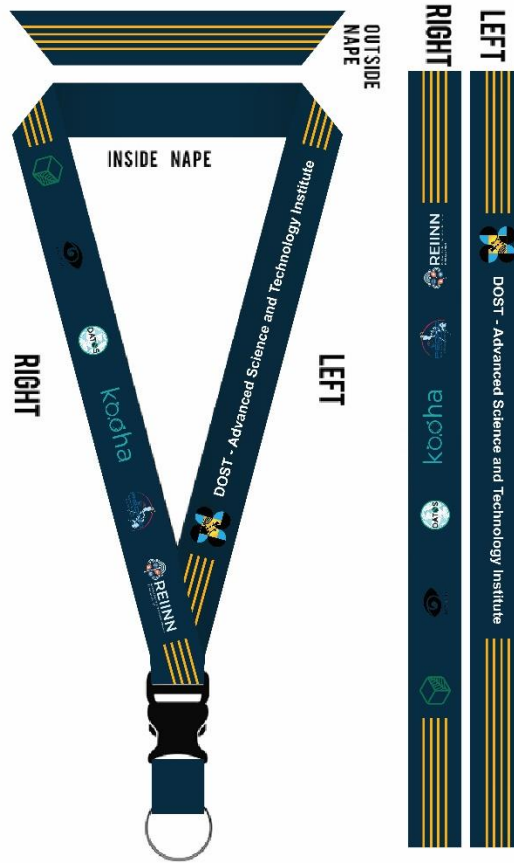

Four-in-1
OTG USB
with
allotment for
key
chain/cellph
one
hook/strap

Print: DOST-ASTI Logo and Text (DOST-ASTI)

Sample
Engraved
Logo

Sample
Lanyard
Print Layout

Print: (Left Side) DOST-ASTI logo and text and (Right Side) DOST-ASTI technology trademarks

Sample OTG
Packaging
and Print
Layout

Print:
DOST-ASTI Logo and text and DOST-ASTI TLO Logo and text.
(Side-by-side, Center Alignment)