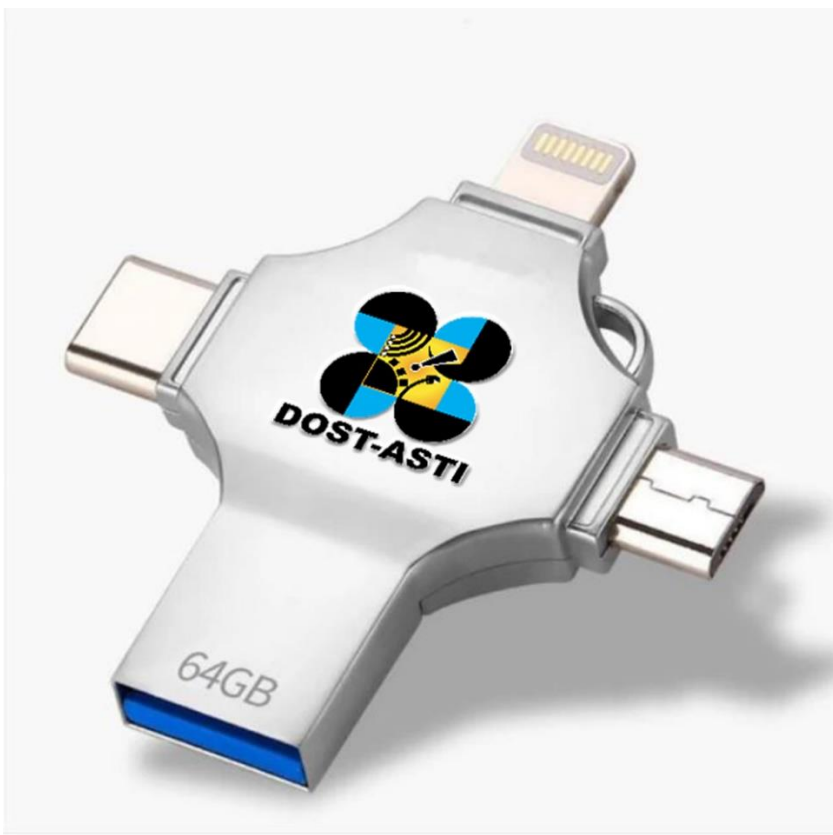

Four-in-1
OTG USB
with
allotment for
key
chain/cellph
one
hook/strap

Print: DOST-ASTI Logo and Text (DOST-ASTI)

Sample
Engraved
Logo

Sample
Lanyard
Print Layout

Print: (Left Side) DOST-ASTI logo and text and (Right Side) DOST-ASTI technology trademarks

Sample OTG
Packaging
and Print
Layout

Print:
DOST-ASTI Logo and text and DOST-ASTI TLO Logo and text.
(Side-by-side, Center Alignment)